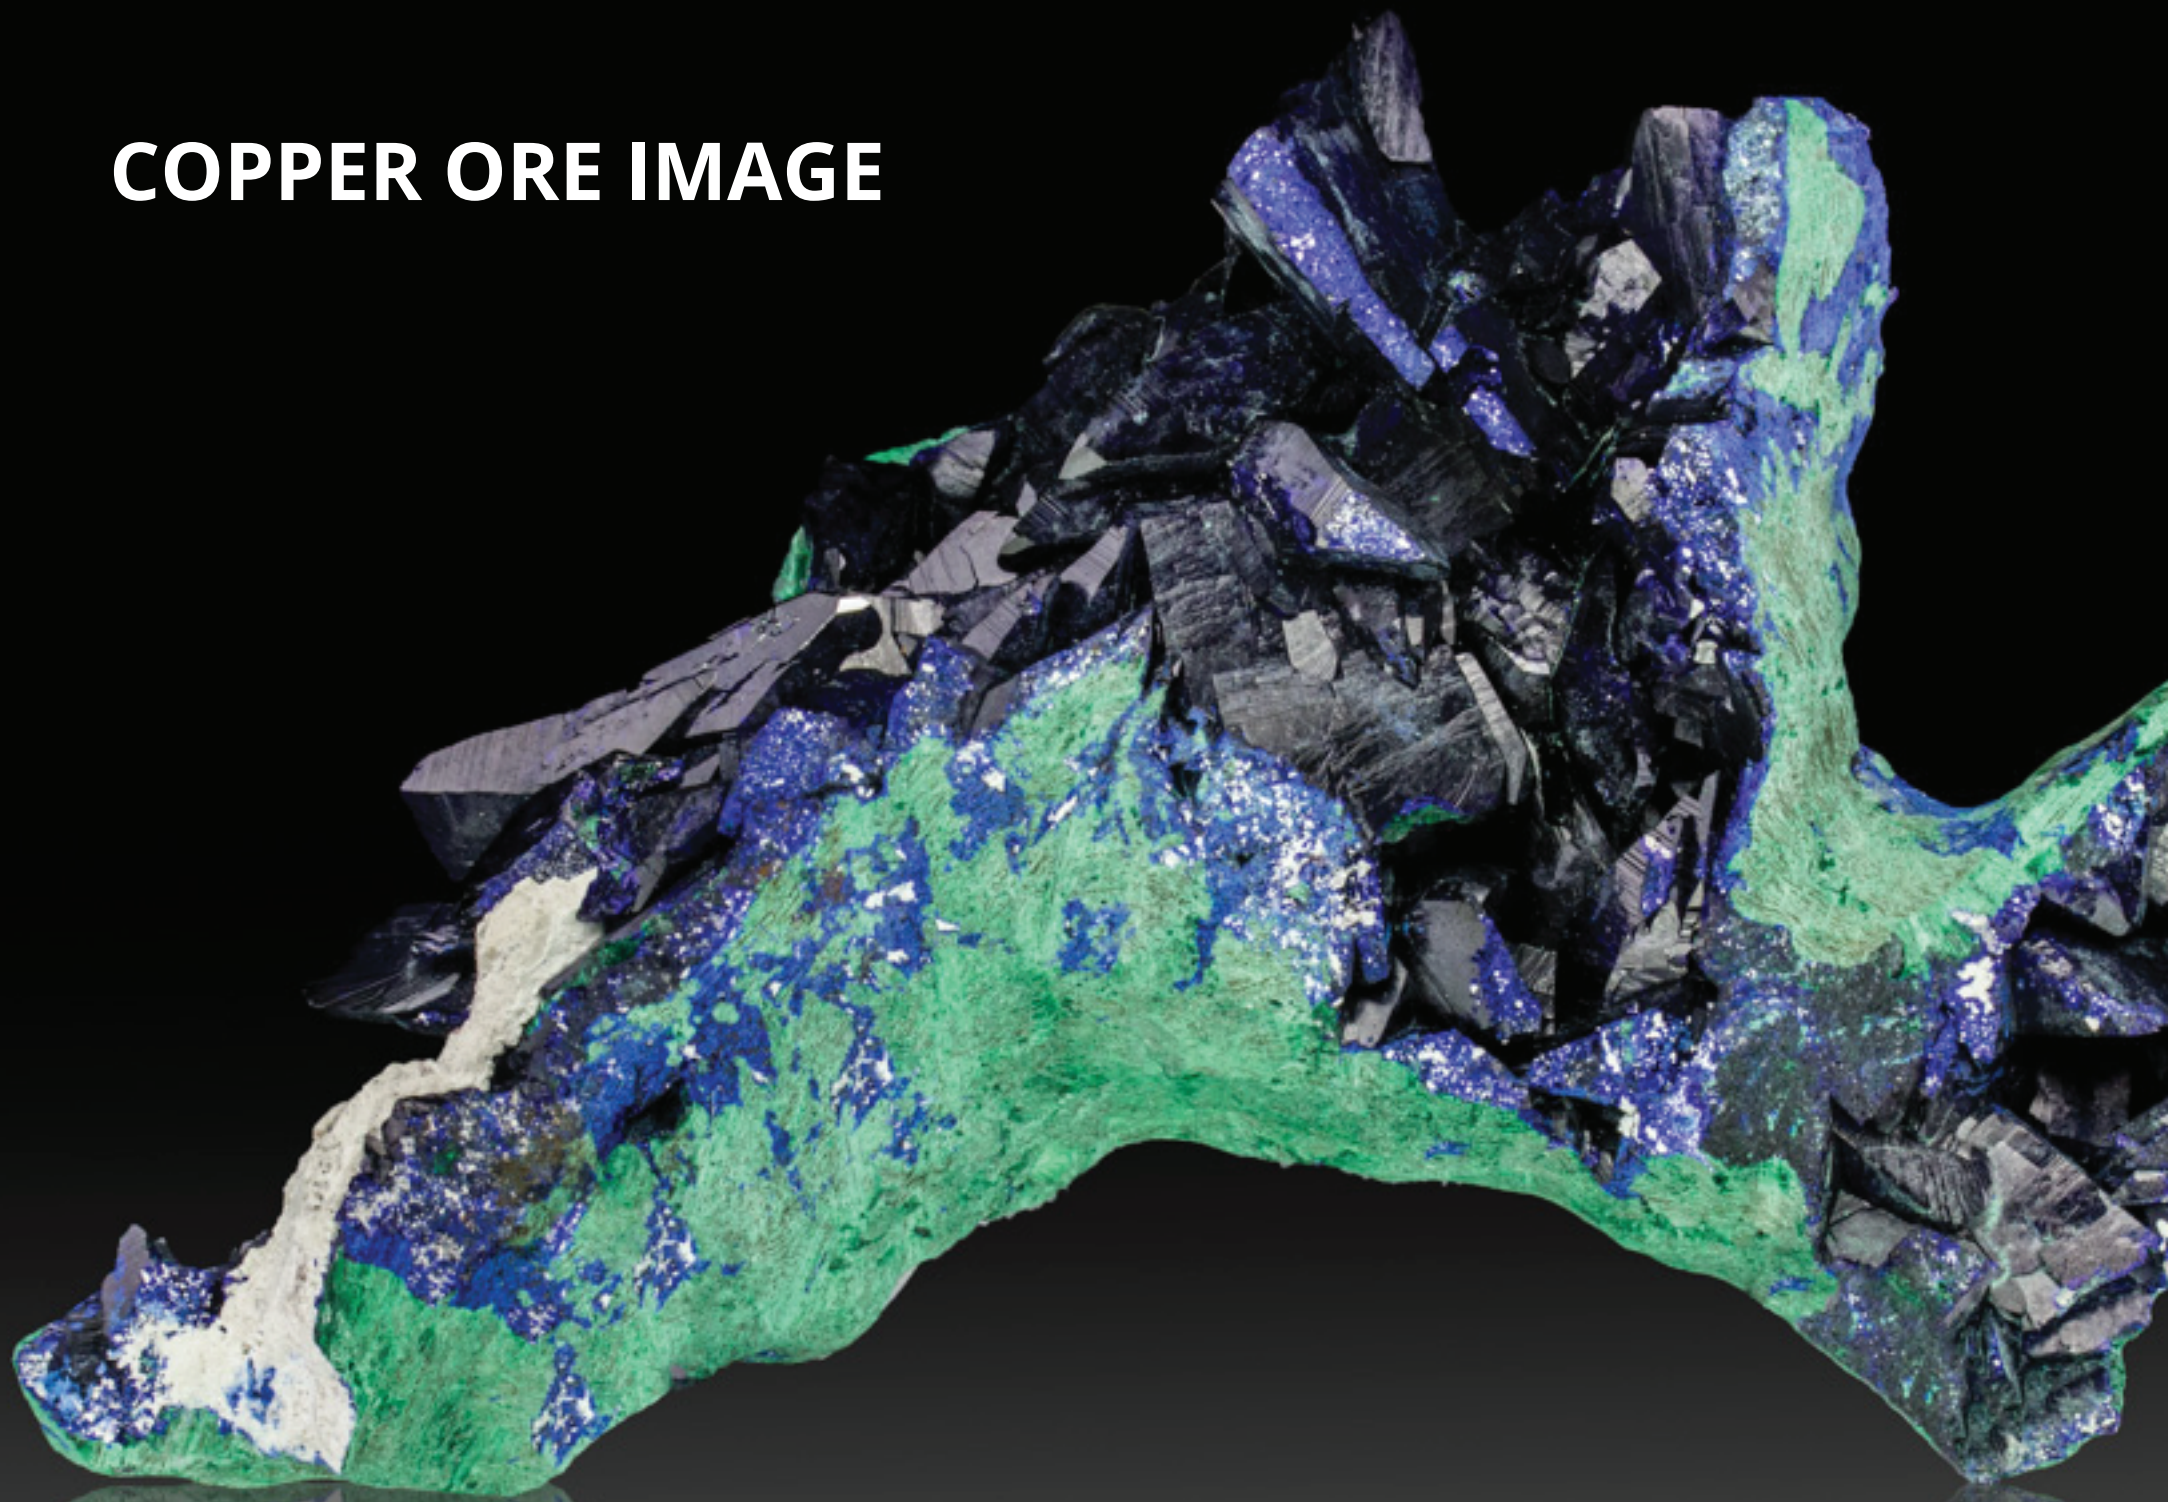

**IDEATION OF IDENTITY DESIGN OF
KAANGAROO MINERAL LIMITED**

ABOUT KAANGAROO MINERAL LTD

KAANGAROO Minerals Ltd. is a well-established and rapidly growing metals and mining company producing mainly copper, nickel, zinc, gold and platinum group elements. With a geographically diversified portfolio of high-quality operations and development projects and a strategic plan to achieve 1.3 million tonnes per annum of copper production capacity within five years, First Quantum is poised to become the largest widely-held, pure-play copper producer and one of the top five copper producers in the world.

Let us explore some company logos across the world who are into similar business

KANGAROO POWER ANIMAL SYMBOL OF BALANCE AND STRENGTH

Kangaroo's Medicine Includes Leaping Away From Bad Situations, Creating A Safe Home Environment, Protection Of The Young, Ability To Adapt To New Situations, Strength, Stamina, Balance.

Kangaroo May Also Be Letting You Know That It Is Time To Escape A Bad Situation. Simply Allow Your Instincts To Guide You And Get The Heck Out Of There!

If Kangaroo Is Your Animal Totem You Are Given All The Strength And Stamina When You Need It Just As Long As You Move Forward And Not Backward. You Also Have The Ability To Balance The Creative Energies Needed To Complete Your Task. You Are Also Extremely Focused And Must Often Keep Your Personal Energy Field Clear Of External Influence So That You Can Stay Centered And Grounded.

COPPER ORE IMAGE

As per the **Copper Ore Color** and **Kangaroos Qualities** are concerned we can use Aqua, Royal Blue, Black and red colors for creating the **KAANGAROO MINERALS Limited** logo.

Aqua

Cooling and Balancing
Communication and expanded awareness