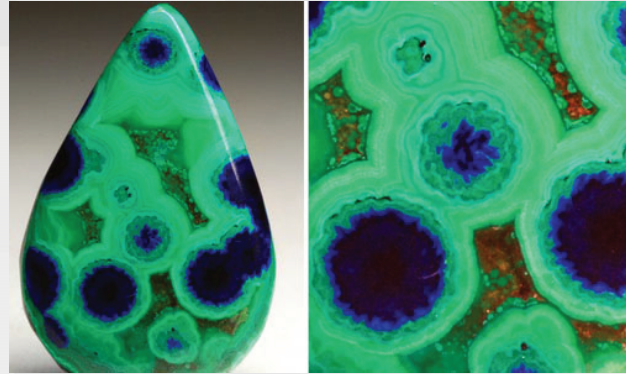

COPPER ORE IMAGE

As per the **Copper Ore Color** and **Kangaroos Qualities** are concerned we can use Aqua, Royal Blue, Black and red colors for creating the **KAANGAROO MINERALS Limited** logo.

Aqua

Cooling and Balancing
Communication and expanded awareness

Royal Blue

Promotes laughter & joviality; colour of loyalty
Brings peace & tranquillity to the home
Confidence, Friendship, Success

BLACK

Self confidence, strength, protection

RED

Increases energy levels, gives confidence & courage
career and goals, power and willpower

The copper is containing of small pieces of crystals.

There are different types of Copper Core crystals. i.e. cubic or isometric & hexagonal.

So now we can create our logo with the help of :

KANGAROO

KANGAROOS QUALITIES